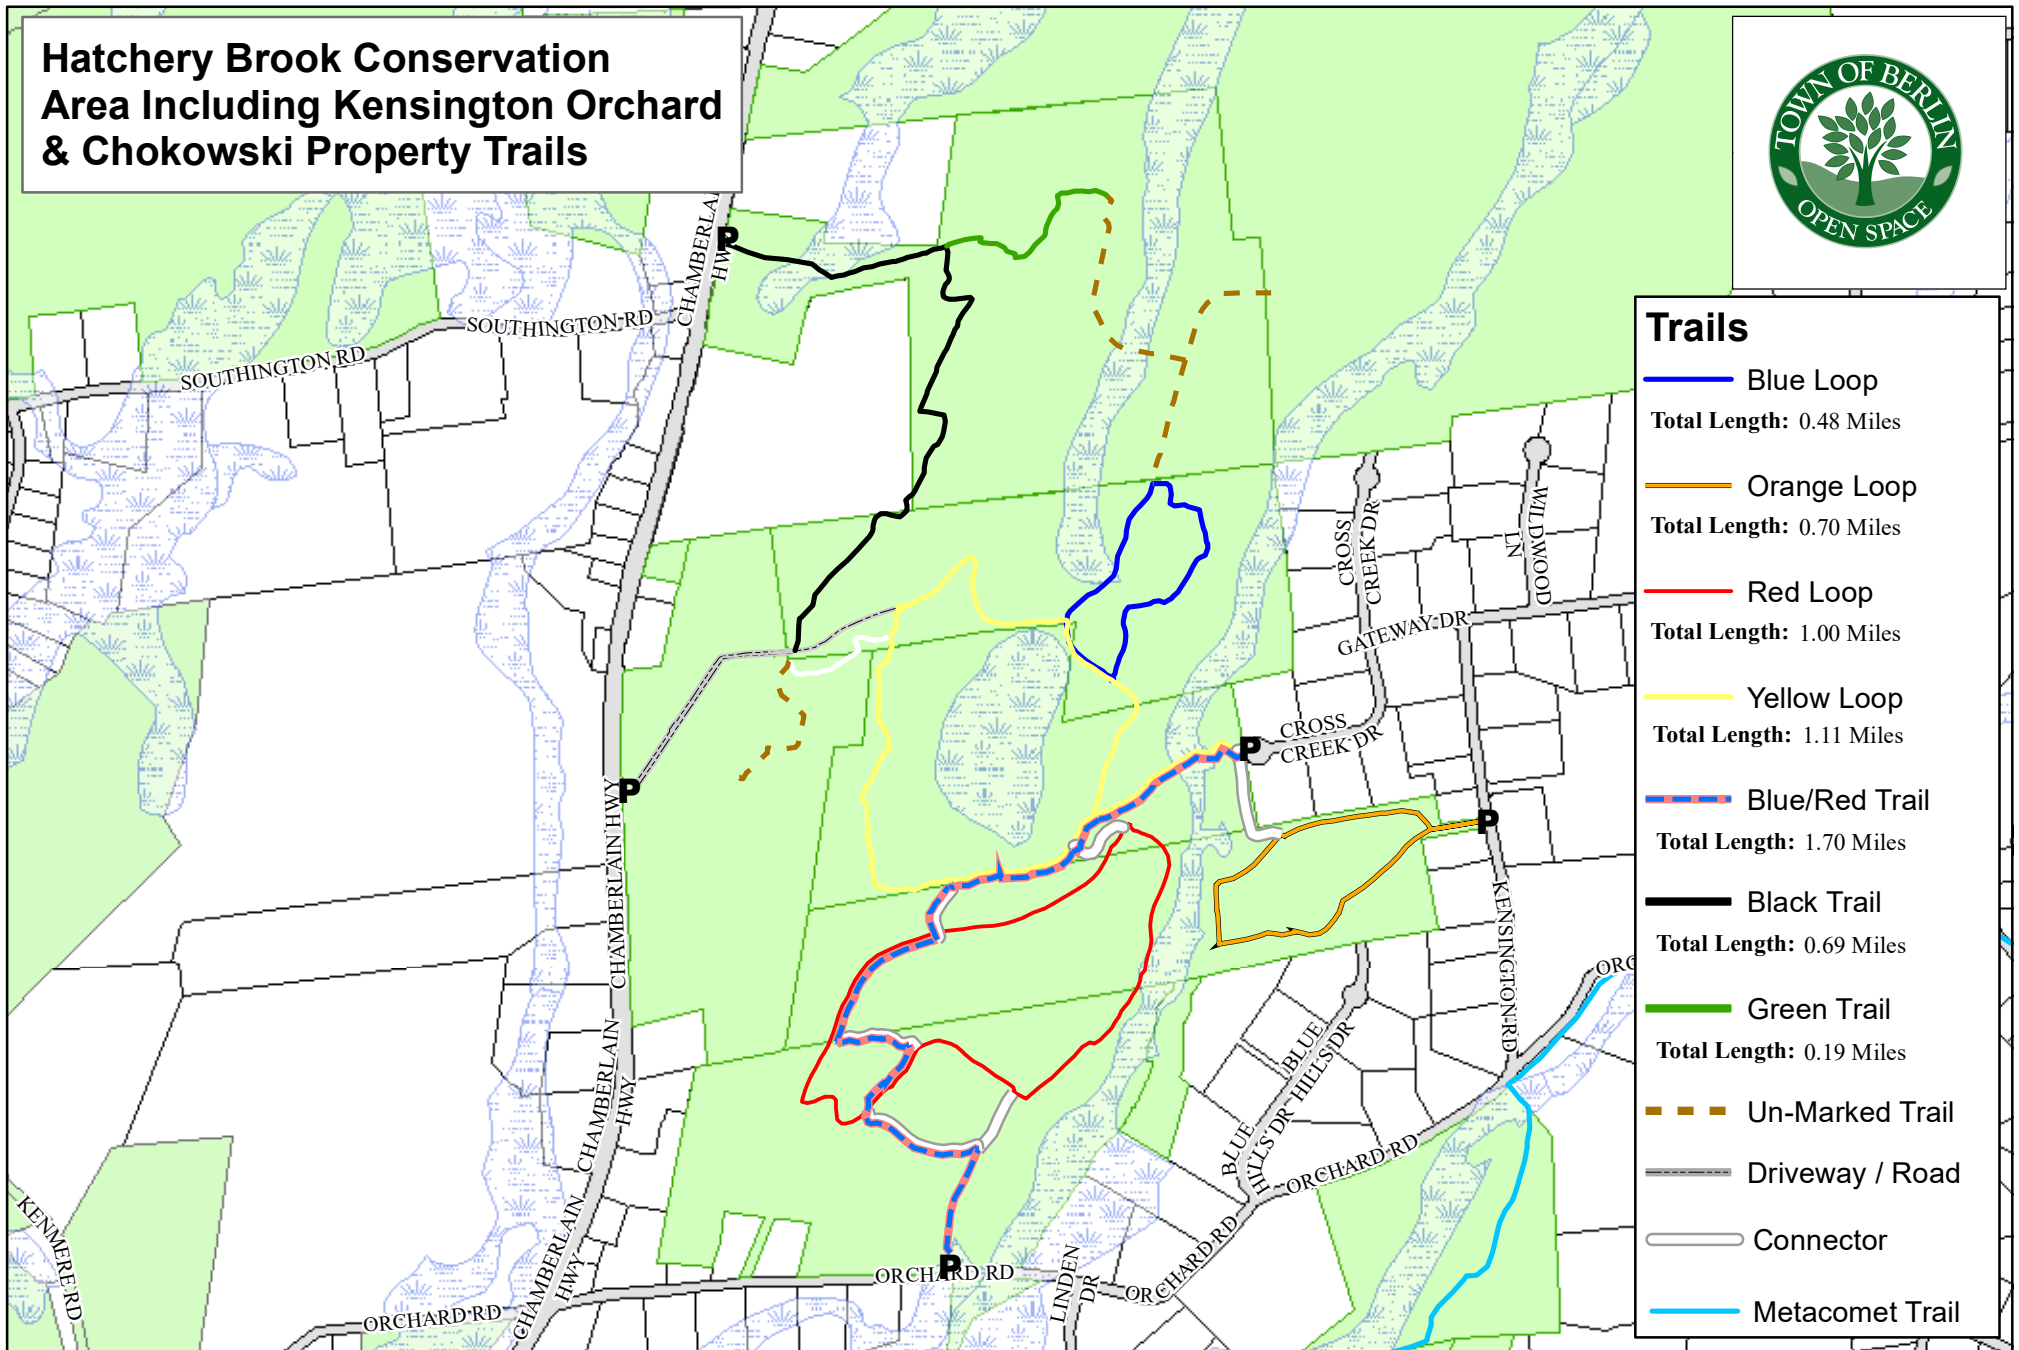

# Hatchery Brook Conservation Area Including Kensington Orchard & Chokowski Property Trails

### Trails

- Blue Loop  
Total Length: 0.48 Miles
- Orange Loop  
Total Length: 0.70 Miles
- Red Loop  
Total Length: 1.00 Miles
- Yellow Loop  
Total Length: 1.11 Miles
- Blue/Red Trail  
Total Length: 1.70 Miles
- Black Trail  
Total Length: 0.69 Miles
- Green Trail  
Total Length: 0.19 Miles
- Un-Marked Trail
- Driveway / Road
- Connector
- Metacomet Trail

<span style="background-color: grey; border: 1px solid black; display: inline-block; width: 20px; height: 10px;"></span> Roads	<span style="border: 1px solid black; display: inline-block; width: 20px; height: 10px;"></span> Parcels
<span style="background-color: lightgreen; border: 1px solid black; display: inline-block; width: 20px; height: 10px;"></span> Open Space	<span style="border: 1px solid black; padding: 2px;">P</span> Parking
<span style="background-color: lightblue; border: 1px solid black; display: inline-block; width: 20px; height: 10px;"></span> Water	<span style="border: 1px solid black; padding: 2px;">Wetlands</span>

This Map is for illustrative purposes only